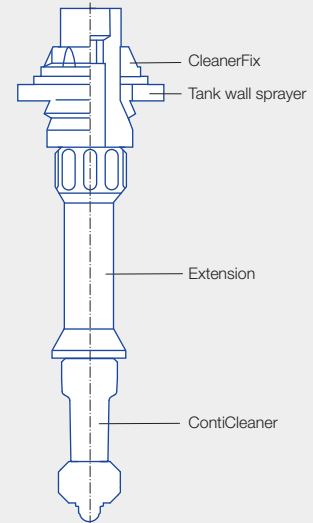

CleanerFix

- For tank installation from outside
- Suitable for ContiCleaner and other cleaning nozzles

CleanerFix

Extension

CleanerFix	Order no.
For installation of cleaning nozzles without entering the tank.	050.050.56.00.00
For simple, fast and safe exchange of cleaning nozzles in the tank.	
Extension for CleanerFix approx. 9.5 cm	050.050.53.10.00